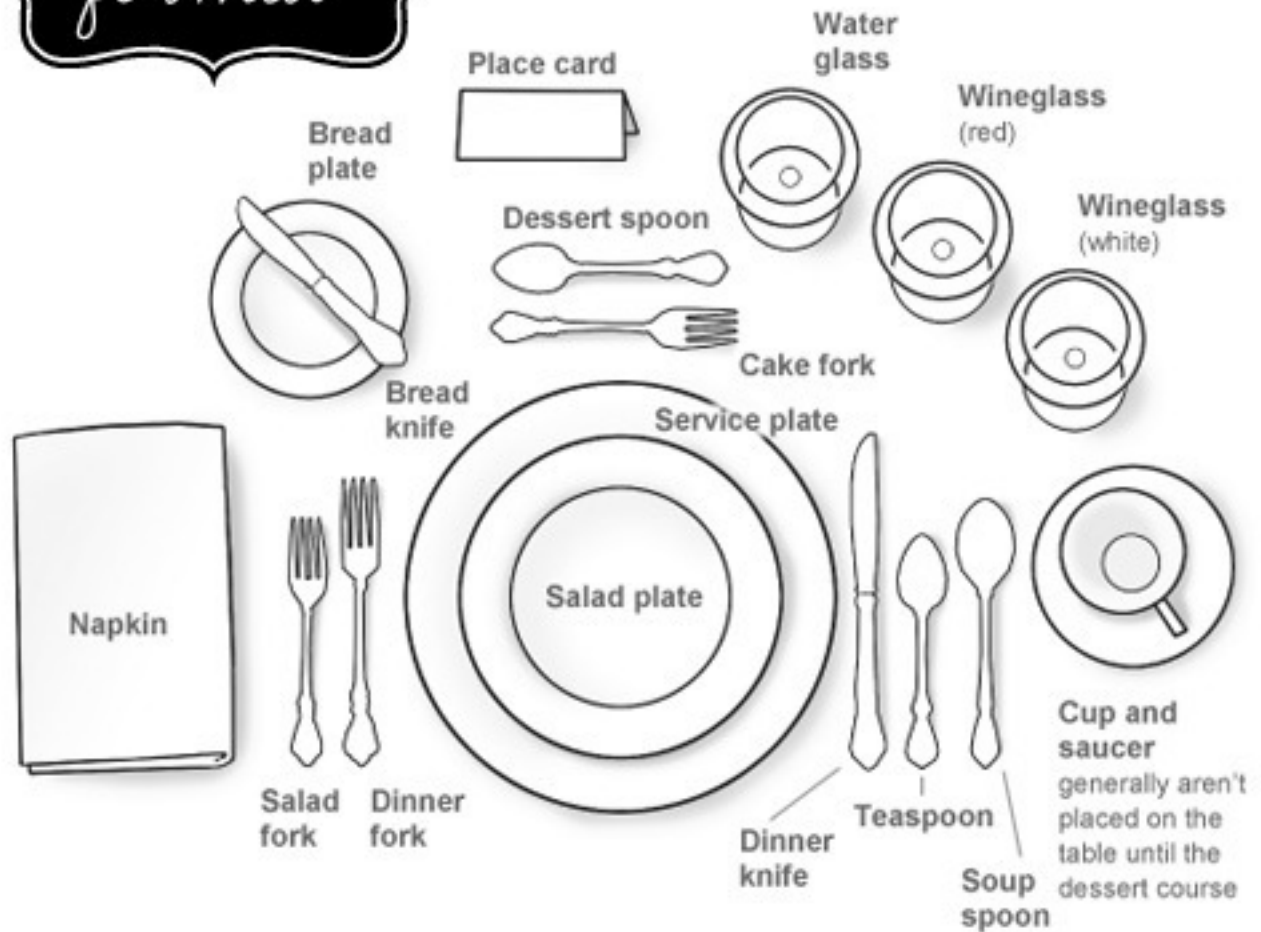

informal

formal

GLASSWARE

EPIC Event Rentals can provide all the glassware for your event needs; whether you are looking for a simple beverage glass to a wine glass, EPIC has it all.

Water Goblet
\$.75

Champagne
\$.85