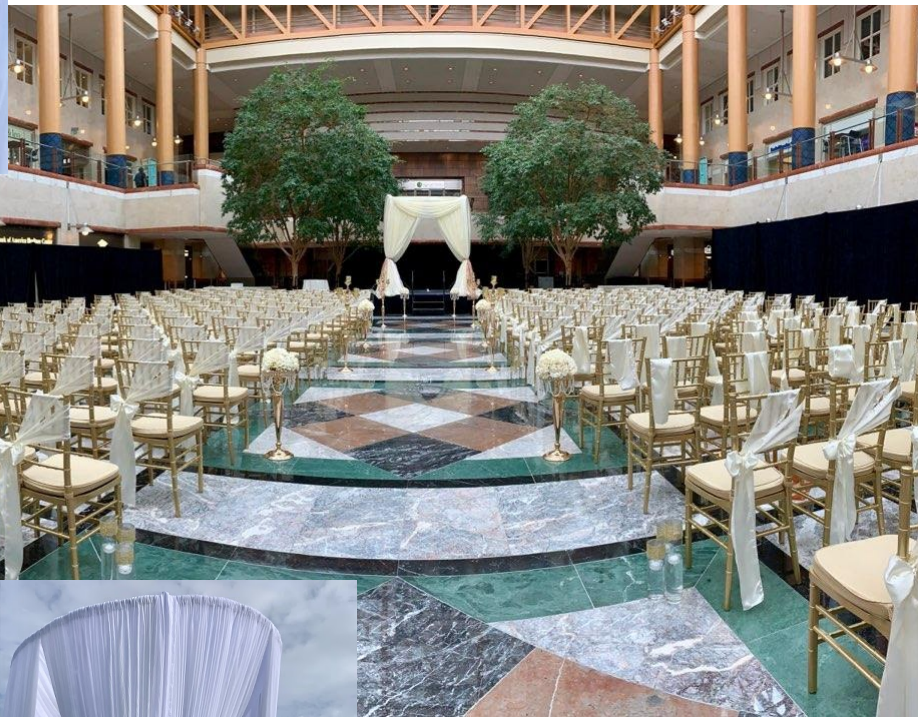

based on Design*

EPIC
EVENT RENTALS

EPIC
EVENT RENTALS

CEILING DRAPING

**A Site Visit
Consultation
is required for
quoting**

Full Dimensional Silk Floral Walls also available!

Silk Floral Walls

★starts at
\$375 for 8'x8'