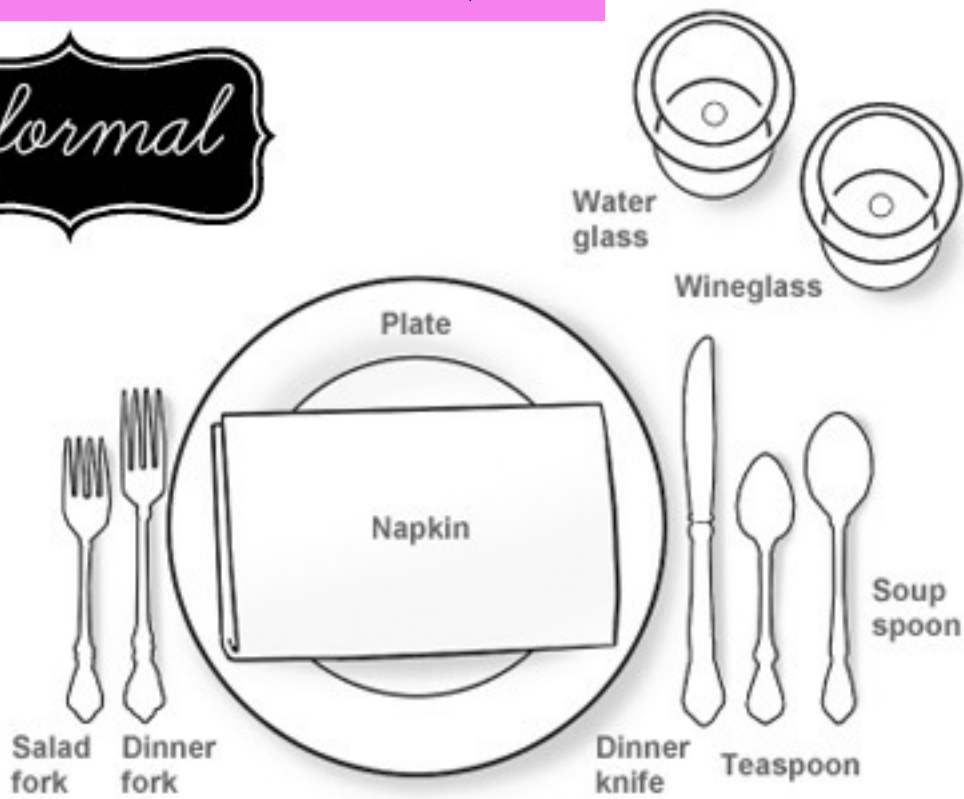

informal

formal

GLASSWARE

EPIC Event Rentals can provide all the glassware for your event needs; whether you are looking for a simple beverage glass to a wine glass, EPIC has it all.

Water Goblet
\$.75

Champagne
\$.85